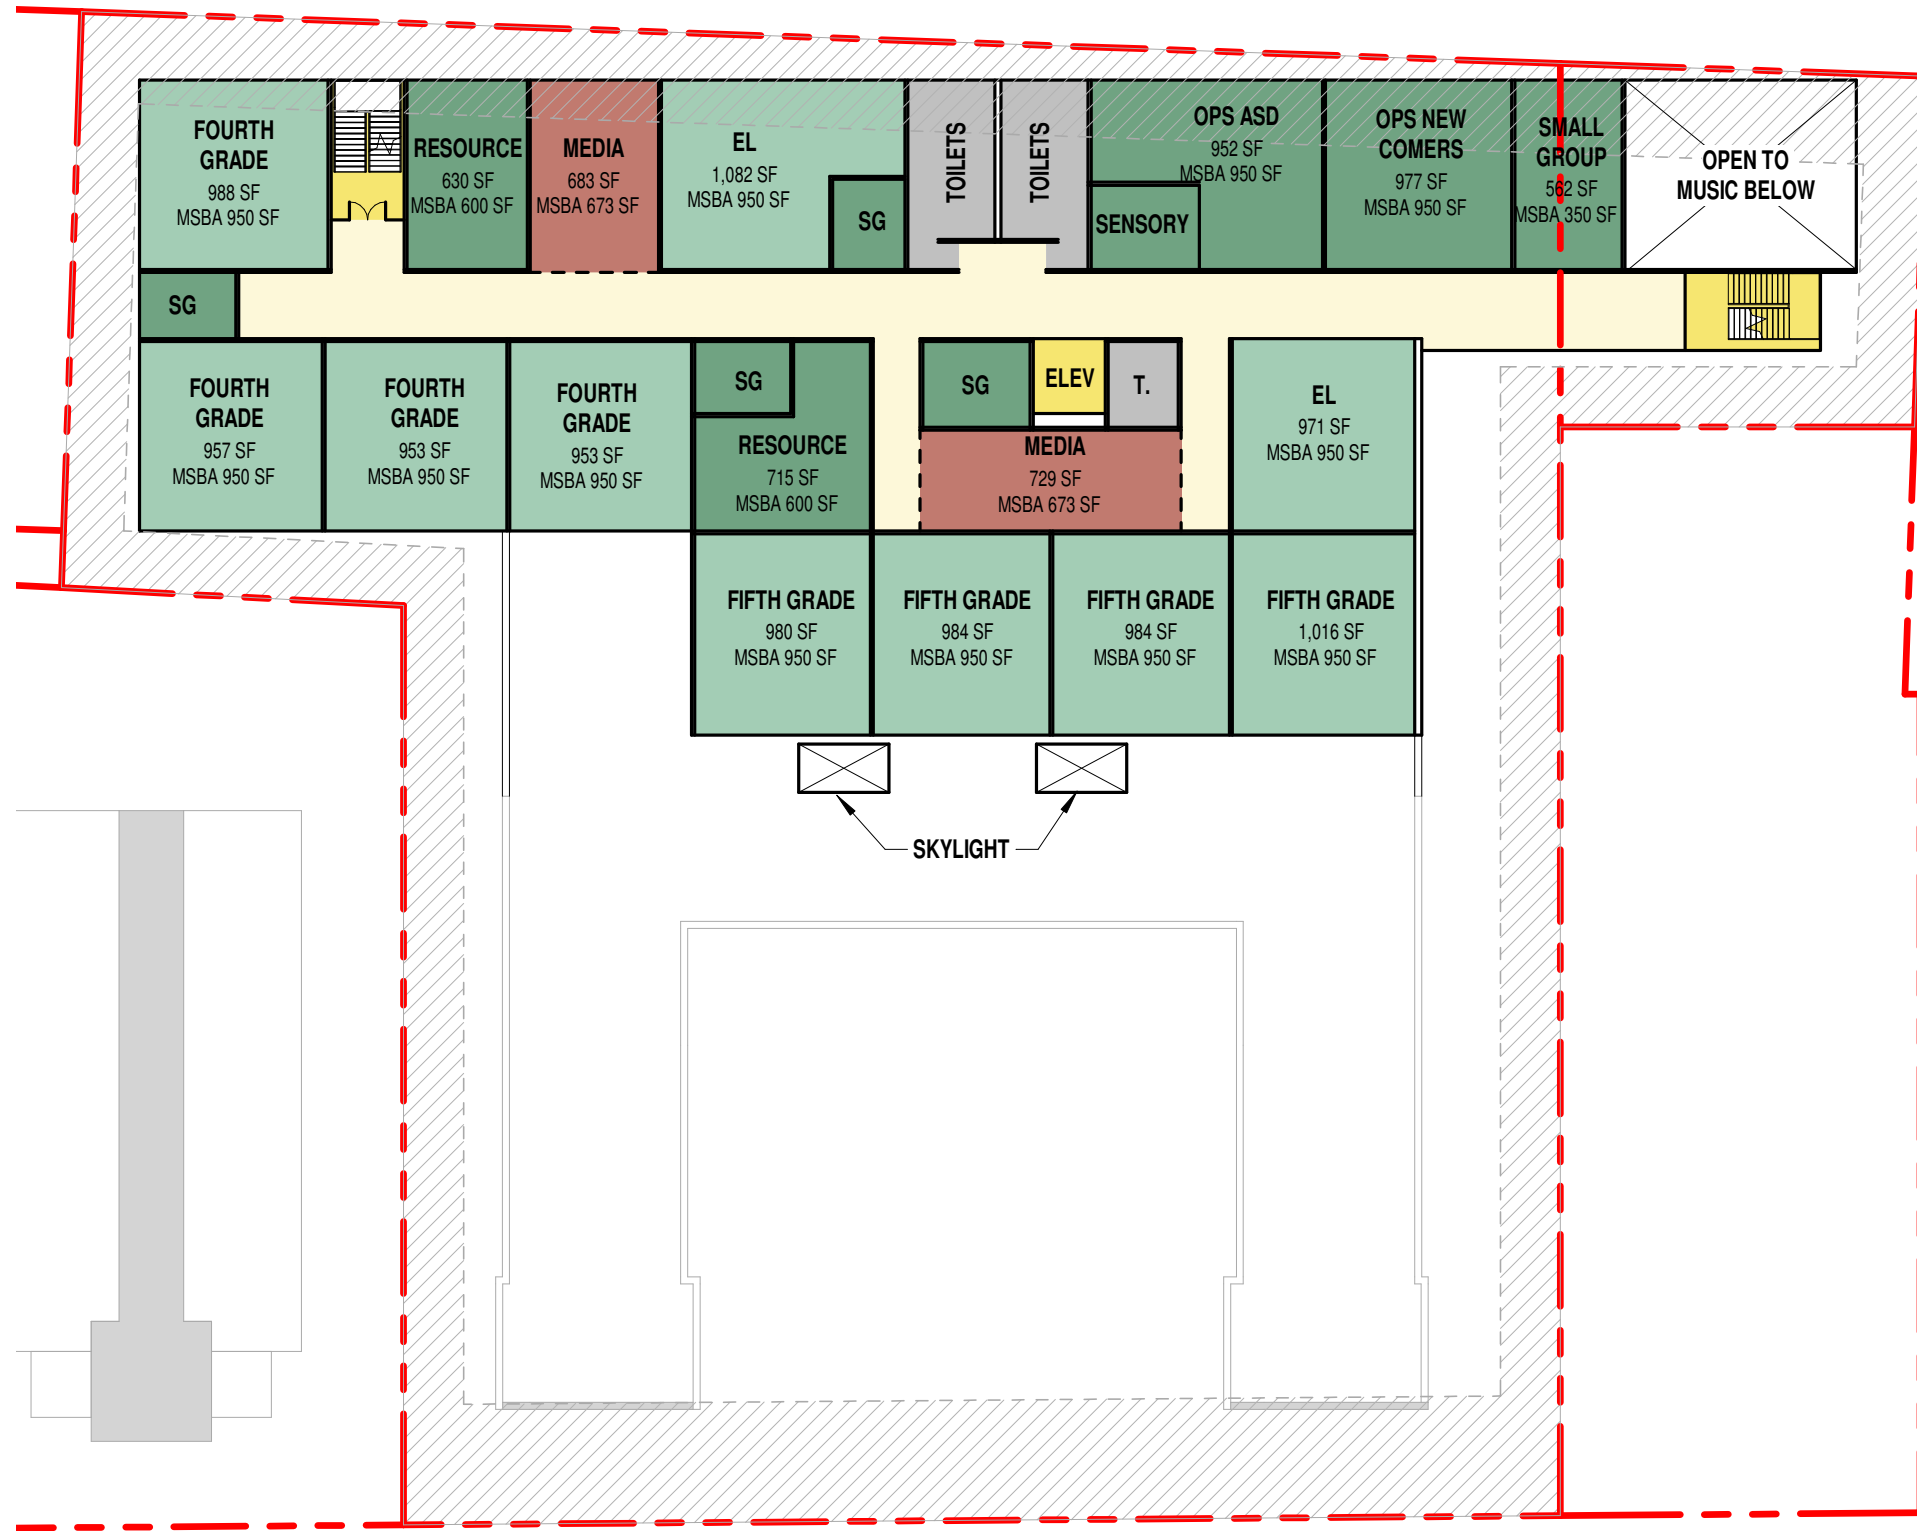

PROGRAM PLAN LEGEND

- ADMINISTRATION
- AUDITORIUM / PERFORMING ARTS & DRAMA
- CAFETERIA & CIRCULATION
- CIRCULATION
- CUSTODIAL / MAINTENANCE / STORAGE
- KITCHEN / SERVERY
- PHYSICAL EDUCATION
- VERTICAL CIRCULATION

PROGRAM PLAN LEGEND

- ART & MUSIC
- CIRCULATION
- CLASSROOM & GENERAL EDUCATION SUPPORT
- CUSTODIAL / MAINTENANCE / STORAGE
- MEDIA CENTER
- SPECIAL EDUCATION
- TEACHER PLANNING & SUPPORT
- VERTICAL CIRCULATION