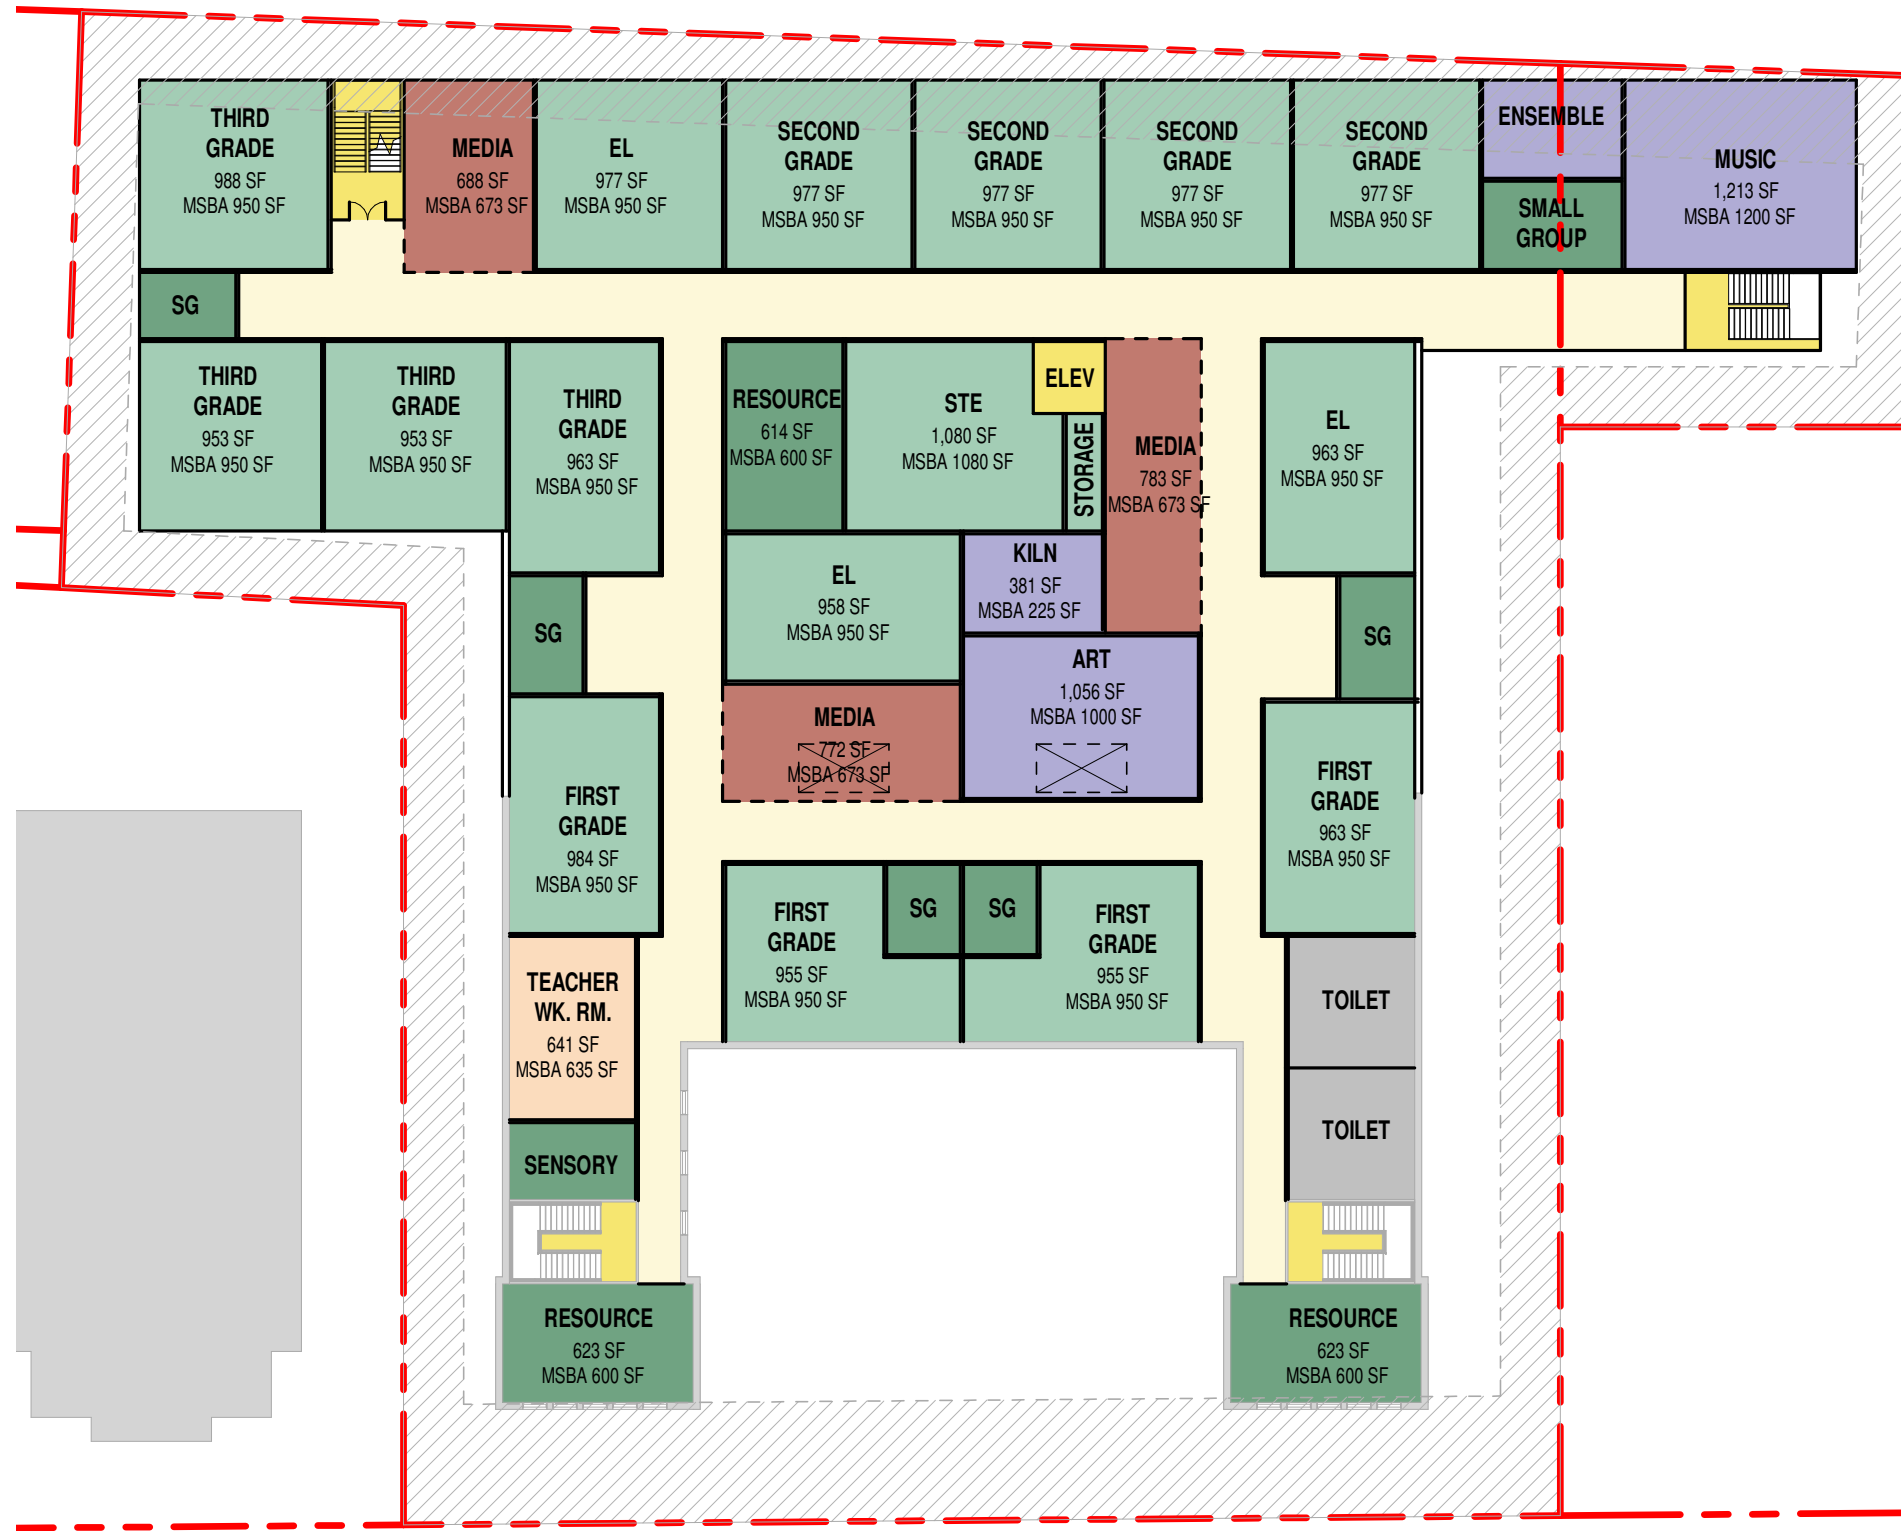

PROGRAM PLAN LEGEND

- ADMINISTRATION
- AUDITORIUM / PERFORMING ARTS & DRAMA
- CAFETERIA & CIRCULATION
- CIRCULATION
- CUSTODIAL / MAINTENANCE / STORAGE
- KITCHEN / SERVERY
- PHYSICAL EDUCATION
- VERTICAL CIRCULATION

PROGRAM PLAN LEGEND

- ART & MUSIC
- CIRCULATION
- CLASSROOM & GENERAL EDUCATION SUPPORT
- CUSTODIAL / MAINTENANCE / STORAGE
- MEDIA CENTER
- SPECIAL EDUCATION
- TEACHER PLANNING & SUPPORT
- VERTICAL CIRCULATION

PROGRAM PLAN LEGEND

- CIRCULATION
- CLASSROOM & GENERAL EDUCATION SUPPORT
- CUSTODIAL / MAINTENANCE / STORAGE
- MEDIA CENTER
- SPECIAL EDUCATION
- VERTICAL CIRCULATION

PROGRAM PLAN LEGEND

- ART & MUSIC
- CIRCULATION
- CLASSROOM & GENERAL EDUCATION SUPPORT
- CUSTODIAL / MAINTENANCE / STORAGE
- MEDIA CENTER
- SPECIAL EDUCATION
- VERTICAL CIRCULATION

PROGRAM PLAN LEGEND

- ADMINISTRATION
- ART & MUSIC
- CIRCULATION
- CLASSROOM & GENERAL EDUCATION SUPPORT
- CUSTODIAL / MAINTENANCE / STORAGE
- MEDIA CENTER
- SPECIAL EDUCATION
- VERTICAL CIRCULATION