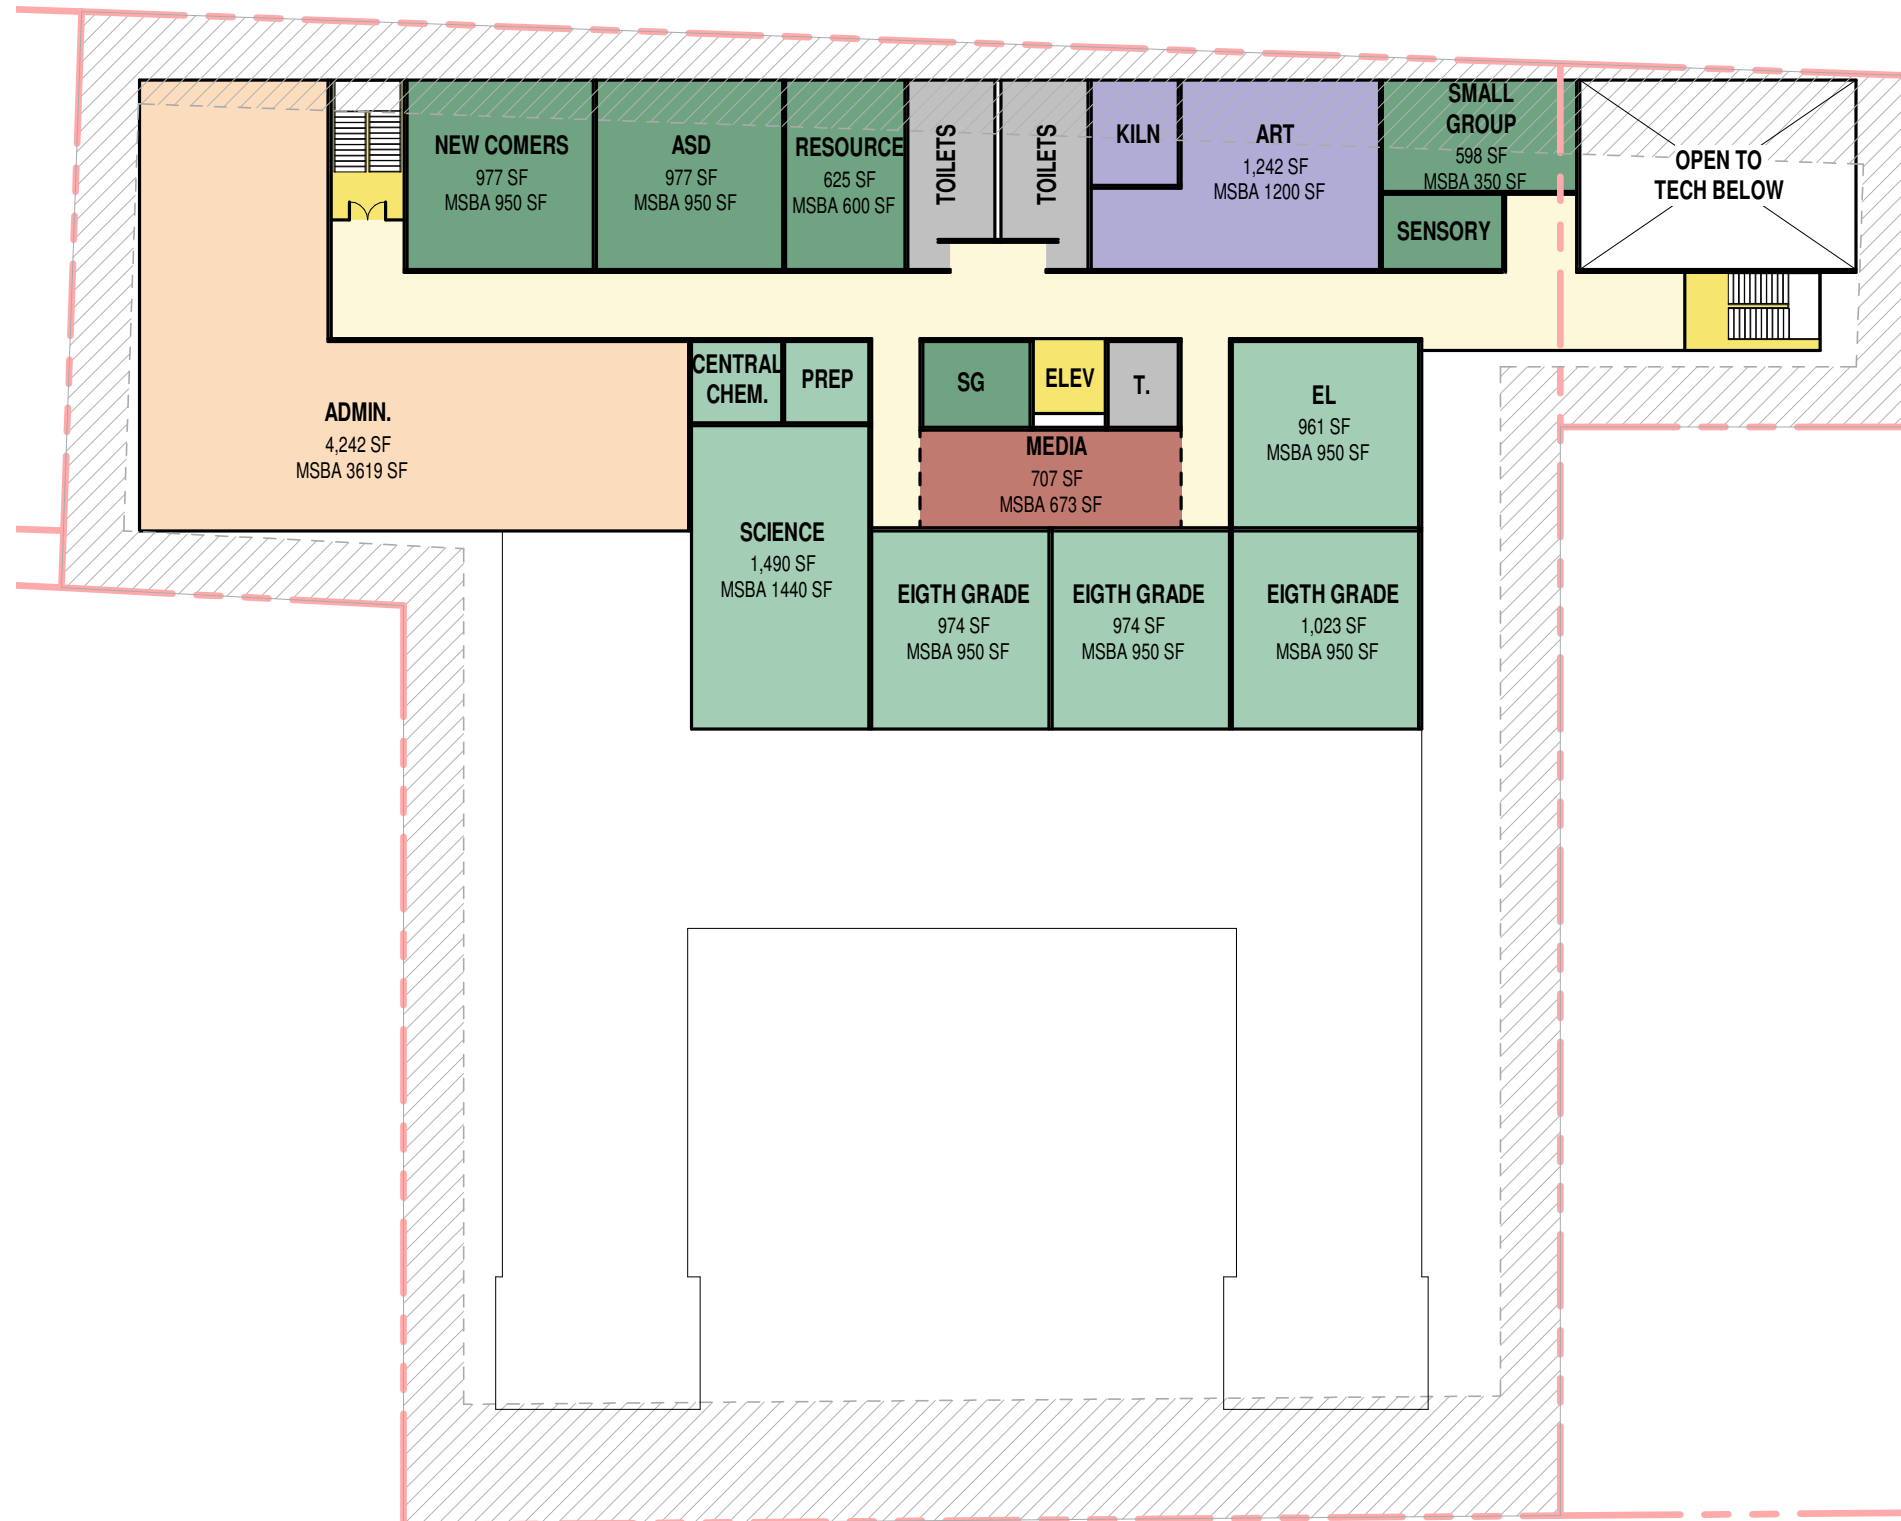

PROGRAM PLAN LEGEND

- ADMINISTRATION
- AUDITORIUM / PERFORMING ARTS & DRAMA
- CAFETERIA & CIRCULATION
- CIRCULATION
- CUSTODIAL / MAINTENANCE / STORAGE
- KITCHEN / SERVERY
- PHYSICAL EDUCATION
- VERTICAL CIRCULATION

PROGRAM PLAN LEGEND

- ART & MUSIC
- CIRCULATION
- CLASSROOM & GENERAL EDUCATION SUPPORT
- CUSTODIAL / MAINTENANCE / STORAGE
- MEDIA CENTER
- SPECIAL EDUCATION
- TEACHER PLANNING & SUPPORT
- VERTICAL CIRCULATION

PROGRAM PLAN LEGEND

- CIRCULATION
- CLASSROOM & GENERAL EDUCATION SUPPORT
- CUSTODIAL / MAINTENANCE / STORAGE
- MEDIA CENTER
- SPECIAL EDUCATION
- VERTICAL CIRCULATION

PROGRAM PLAN LEGEND

- ART & MUSIC
- CIRCULATION
- CLASSROOM & GENERAL EDUCATION SUPPORT
- CUSTODIAL / MAINTENANCE / STORAGE
- MEDIA CENTER
- SPECIAL EDUCATION
- VERTICAL CIRCULATION