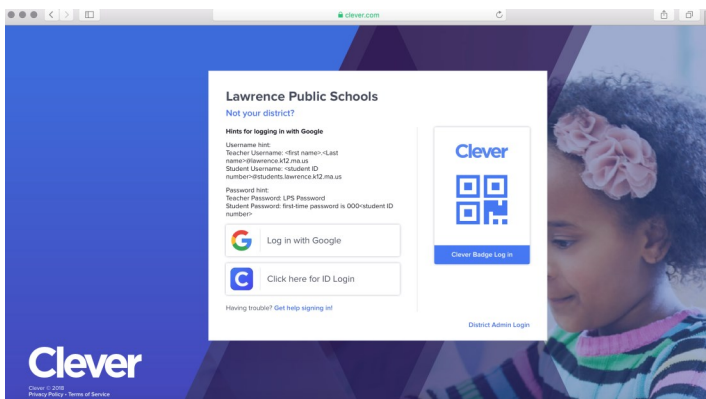

Logging into Clever at home:

Step 1: Go to LPS homepage

www.lawrence.k12.ma.us

Step 3:

Click the box with the blue C icon

Step 2:

Click on the COMMUNITY tab and scroll down to Students section and click on Clever Log In Portal