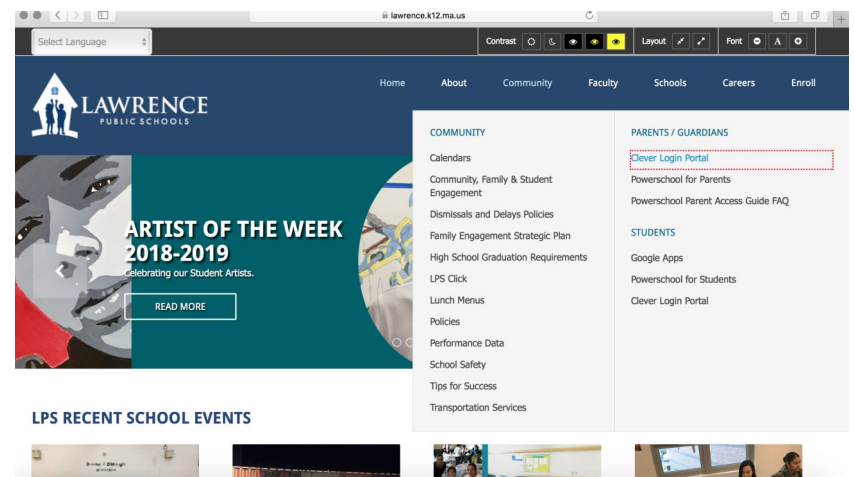

Logging into Clever at home:

Step 1: Go to LPS homepage

www.lawrence.k12.ma.us

Step 3:

Click the box with the blue C icon

Step 2:

Click on the COMMUNITY tab and scroll down to Students section and click on Clever Log In Portal