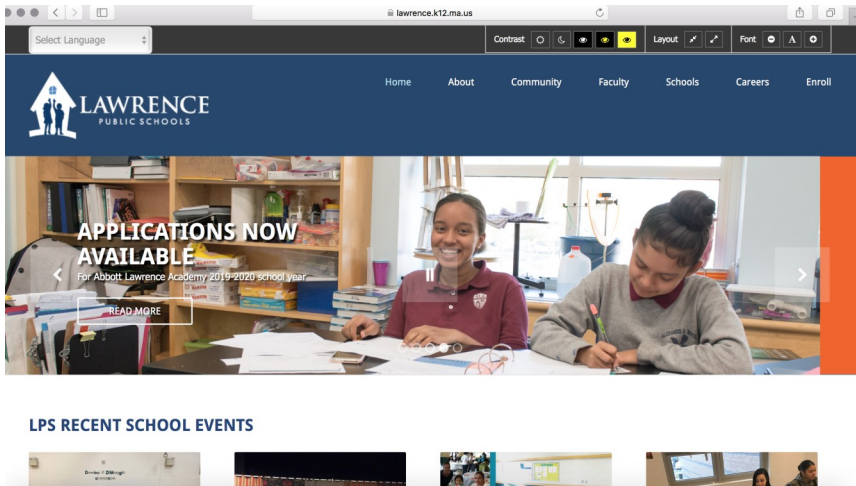

Logging into Clever at home:

Step 1: Go to LPS homepage

www.lawrence.k12.ma.us

Step 3:

Click the box with the blue C icon

Step 2:

Click on the COMMUNITY tab and scroll down to Students section and click on Clever Log In Portal